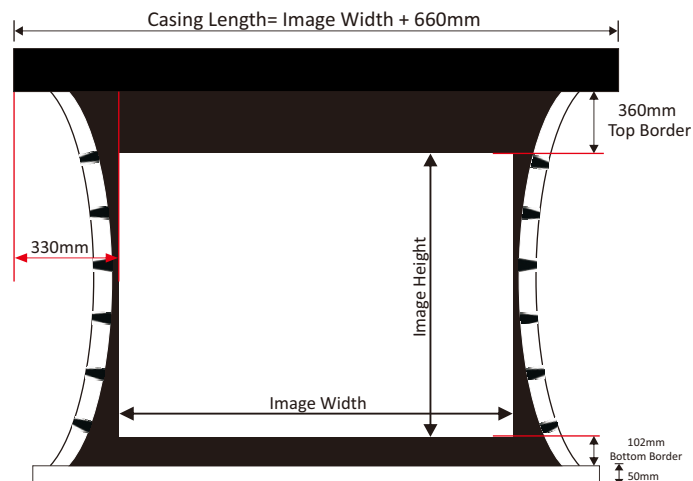

### Screen Specifications

- Motor Type : AC Tubular Motor
- Motor Speed : 9 rpm
- Operating : 120 deg. Celsius (thermostat cut off motor)
- Fabric Roll Speed : 4.2 m/min
- Screen Gain : 1.1
- Viewing Angle : 160 degrees viewing cone
- Screen Materials : Matte White, Vinyl fabric  
Flame Retardant and fungus resistant
- External Wired Control : Normally open, momentary contact closure (voltage free)
- Casing Colour : Black
- Power Consumption : 350W
- Current : 1.5 Amperes
- Voltage : 220 - 240 VAC, 50/60 Hz

### Dimensions

**4:3 Format**

Model	Diagonal	Viewing Area		Casing Length
TEN(XXL)-4030V	200"	160" x 120"	4060 x 3050 mm	4720 mm
TEN(XXL)-4534C/J	220"	177" x 134"	4500 x 3400 mm	5160 mm
TEN(XXL)-4937C/J	240"	192" x 144"	4880 x 3660 mm	5540 mm
TEN(XXL)-5541C/J	270"	216" x 162"	5490 x 4110 mm	6150 mm
TEN(XXL)-6045C/J	295"	236" x 177"	6000 x 4500 mm	6660 mm
TEN(XXL)-6146C/J	300"	240" x 180"	6100 x 4570 mm	6760 mm

**16:9 Format**

Model	Diagonal	Viewing Area		Casing Length
TEN(XXL)-3922H	180"	157" x 88"	3980 x 2240 mm	4640 mm
TEN(XXL)-4425H	200"	174" x 98"	4430 x 2490 mm	5090 mm
TEN(XXL)-4927H	220"	192" x 108"	4880 x 2740 mm	5540 mm
TEN(XXL)-5028C/J	225"	196" x 111"	5000 x 2810 mm	5660 mm
TEN(XXL)-5531C/J	250"	218" x 122"	5530 x 3110 mm	6660 mm
TEN(XXL)-6034C/J	271"	236" x 133"	6000 x 3380 mm	6760 mm

**16:10 Format**

Model	Diagonal	Viewing Area		Casing Length
TEN(XXL)-3924W	182"	154" x 96"	3920 x 2450 mm	4580 mm
TEN(XXL)-4326W	200"	169" x 106"	4300 x 2690 mm	4960 mm

\*\*\* For other screen sizes, please call for consultation.