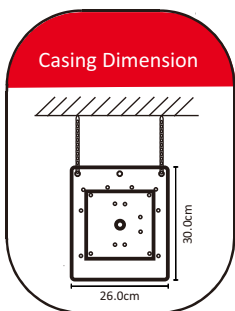

### Dimensions

**4:3 Format**

Model	Diagonal	Viewing Area		Casing Length
TEN(XXL)-4030V	200"	160" x 120"	4060 x 3050 mm	4720 mm
TEN(XXL)-4534C/J	220"	177" x 134"	4500 x 3400 mm	5160 mm
TEN(XXL)-4937C/J	240"	192" x 144"	4880 x 3660 mm	5540 mm
TEN(XXL)-5541C/J	270"	216" x 162"	5490 x 4110 mm	6150 mm
TEN(XXL)-6045C/J	295"	236" x 177"	6000 x 4500 mm	6660 mm
TEN(XXL)-6146C/J	300"	240" x 180"	6100 x 4570 mm	6760 mm

**16:9 Format**

Model	Diagonal	Viewing Area		Casing Length
TEN(XXL)-3922H	180"	157" x 88"	3980 x 2240 mm	4640 mm
TEN(XXL)-4425H	200"	174" x 98"	4430 x 2490 mm	5090 mm
TEN(XXL)-4927H	220"	192" x 108"	4880 x 2740 mm	5540 mm
TEN(XXL)-5028C/J	225"	196" x 111"	5000 x 2810 mm	5660 mm
TEN(XXL)-5531C/J	250"	218" x 122"	5530 x 3110 mm	6660 mm
TEN(XXL)-6034C/J	271"	236" x 133"	6000 x 3380 mm	6760 mm

**16:10 Format**

Model	Diagonal	Viewing Area		Casing Length
TEN(XXL)-3924W	182"	154" x 96"	3920 x 2450 mm	4580 mm
TEN(XXL)-4326W	200"	169" x 106"	4300 x 2690 mm	4960 mm

\*\*\* For other screen sizes, please call for consultation.